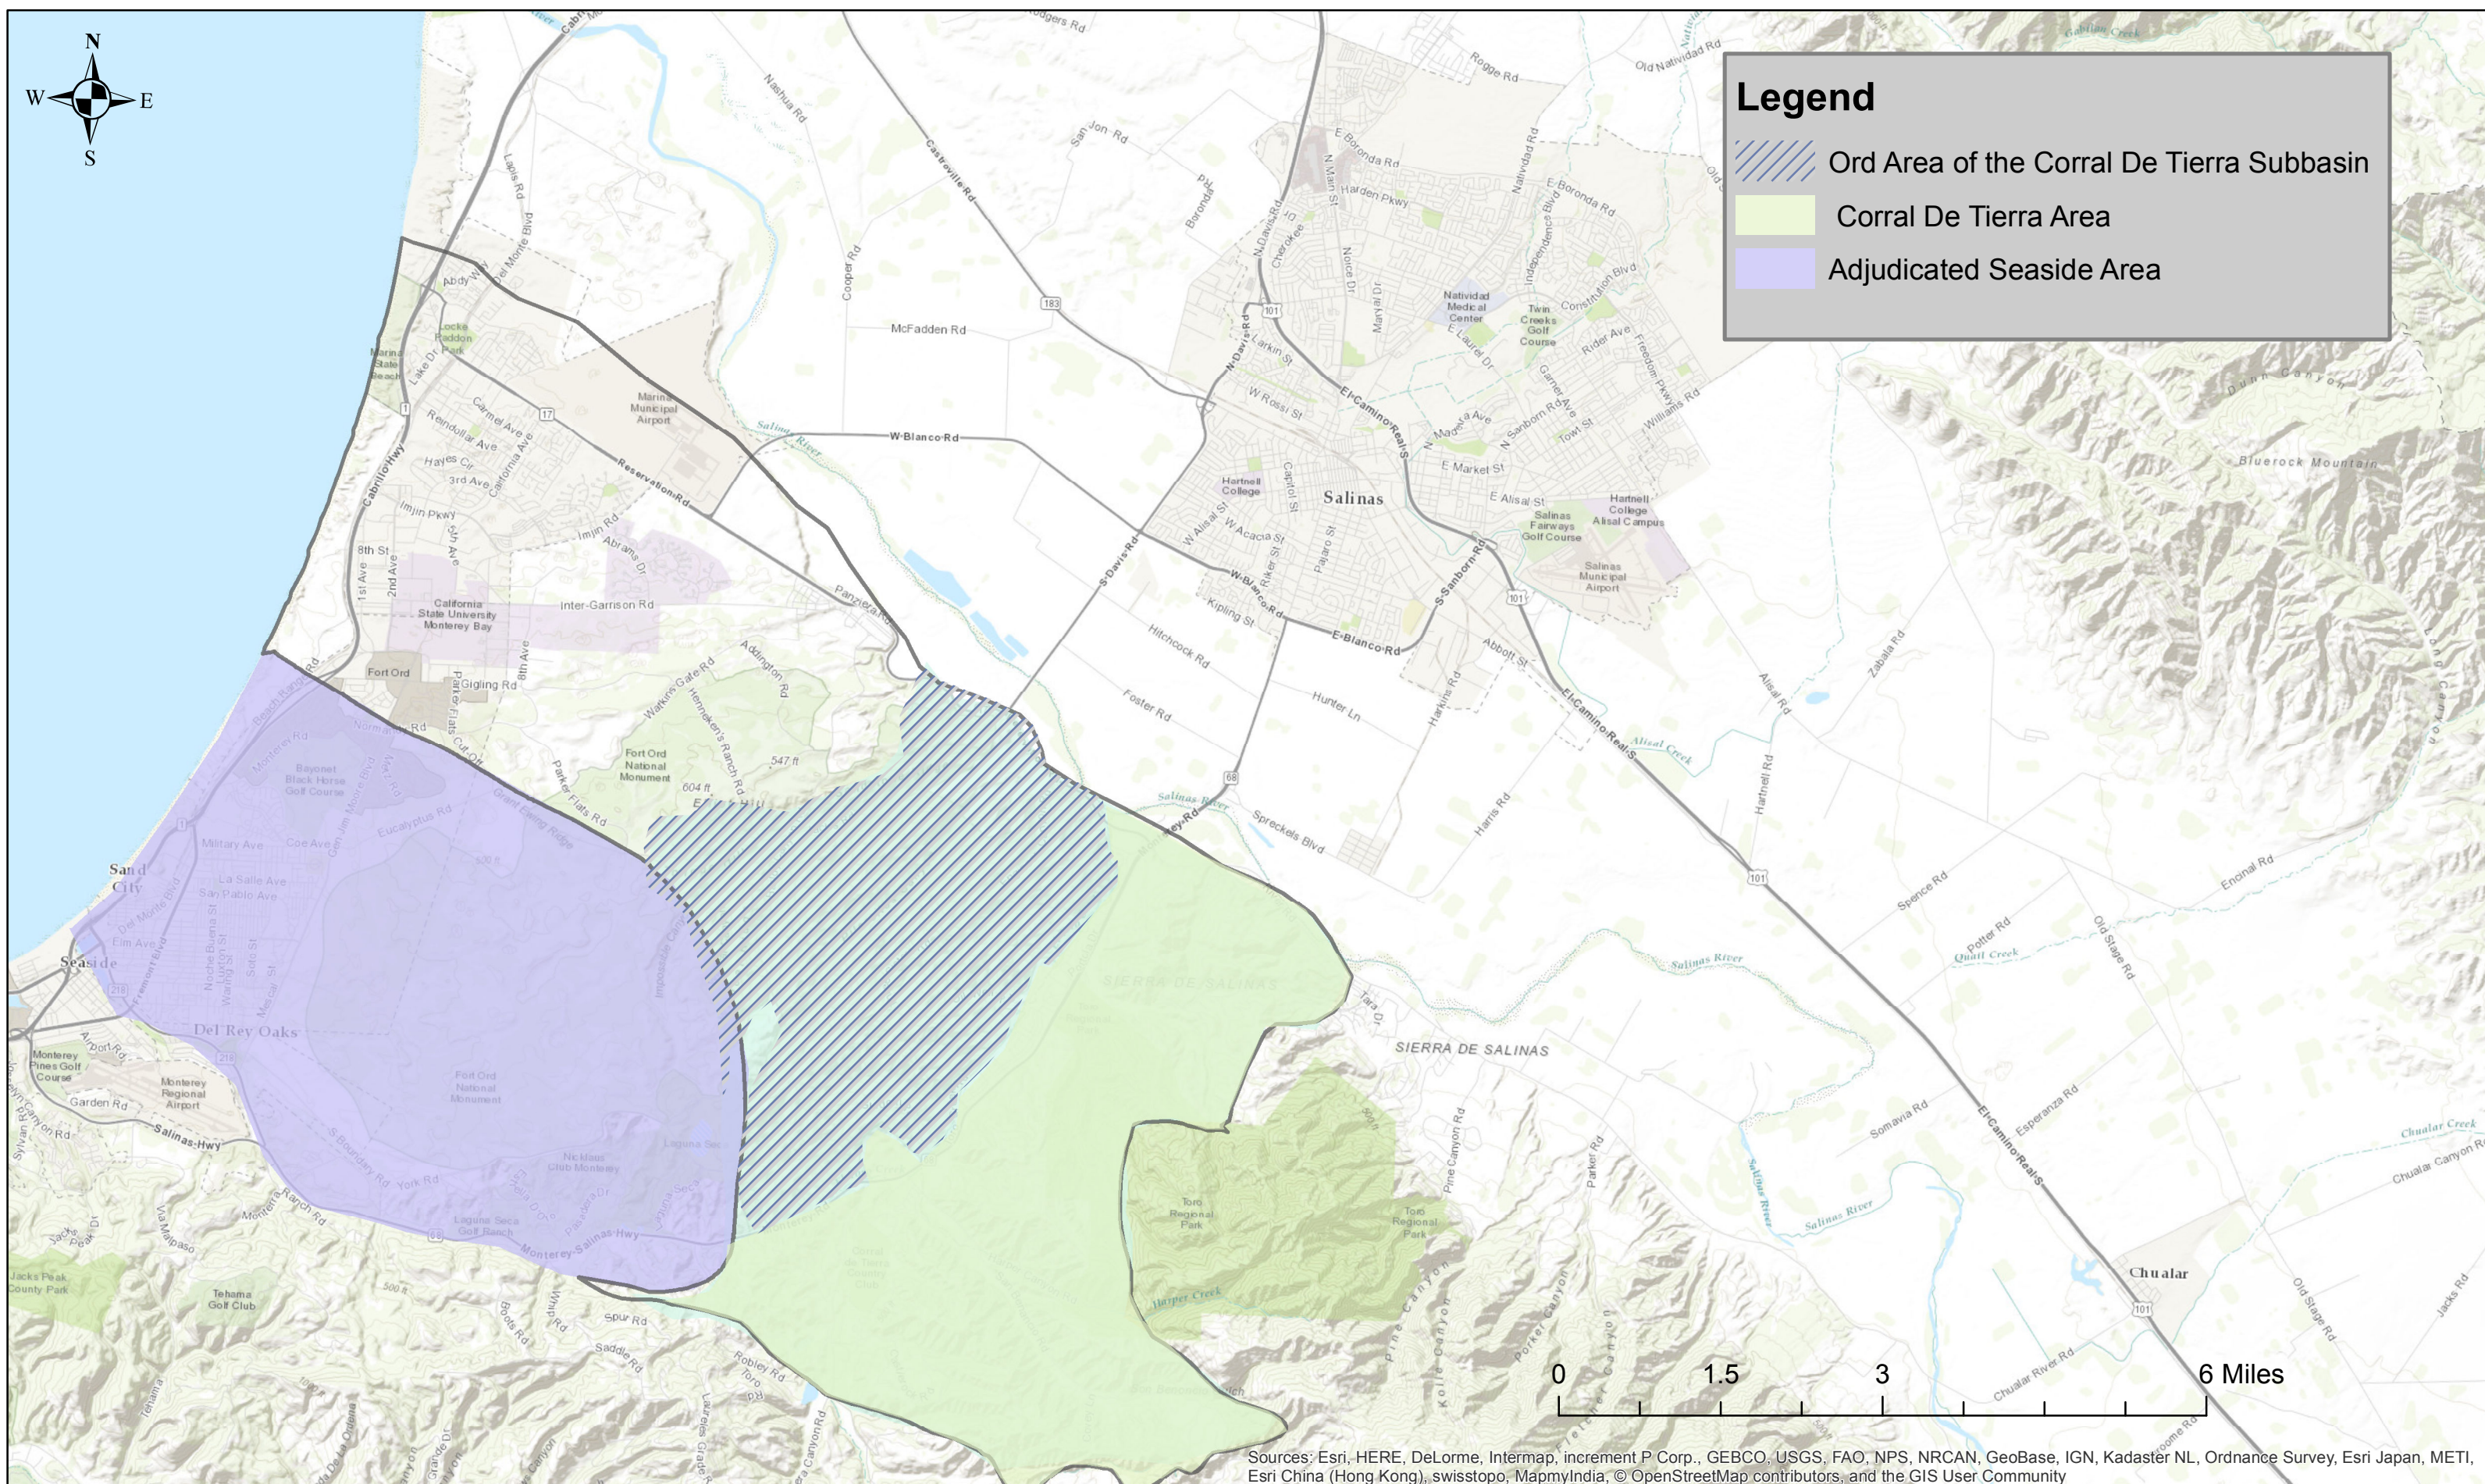

**Legend**

-  Ord Area of the Corral De Tierra Subbasin
-  Corral De Tierra Area
-  Adjudicated Seaside Area

Sources: Esri, HERE, DeLorme, Intermap, increment P Corp., GEBCO, USGS, FAO, NPS, NRCAN, GeoBase, IGN, Kadaster NL, Ordnance Survey, Esri Japan, METI, Esri China (Hong Kong), swisstopo, MapmyIndia, © OpenStreetMap contributors, and the GIS User Community